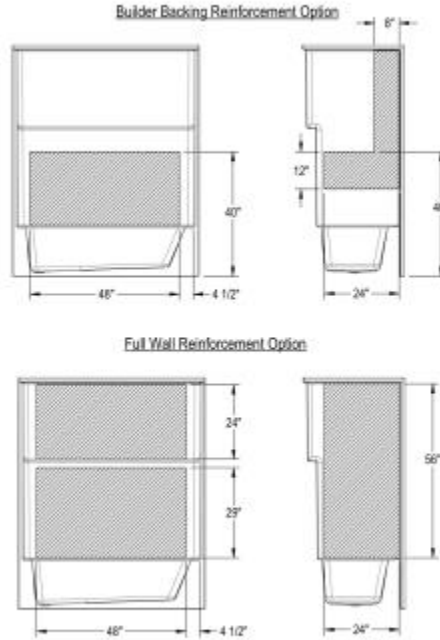

Icon TS6032 Acrylx Alcove One-Piece Tub Shower

Model number:

141489-000-002-001

Dimensions: 60" x 32.75" x 74.25"

Installation: Alcove

Material: AcryIX™

Dimensions

60 x 32 3/4 x 74 1/4 In.
(1524 x 832 x 1886 mm)

Weight

135 lbs - 61 1/4 kg

Deep Sump Height

10.625 In. - 270 mm

Drain location:

Left

Right

Project:

Contractor:

Representative:

Date:

Tel:

Notes: