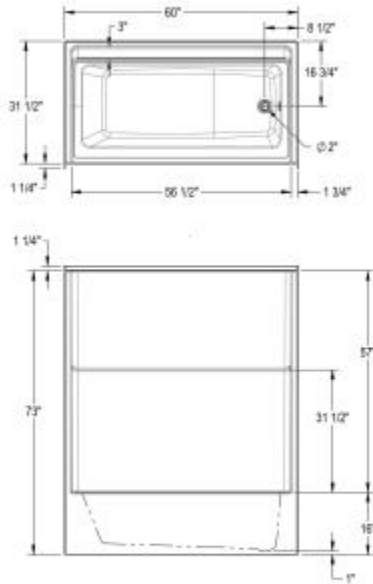

Icon TS6032 Acrylx Alcove One-Piece Tub Shower

Model number:

141489-000-002-001

Dimensions: 60" x 32.75" x 74.25"

Installation: Alcove

Material: AcryIX™

Dimensions

60 x 32 3/4 x 74 1/4 In.
(1524 x 832 x 1886 mm)

Weight

135 lbs - 61 1/4 kg

Deep Sump Height

10.625 In. - 270 mm

Drain location:

Left

Right

Project:

Contractor:

Representative:

Date:

Tel:

Notes: